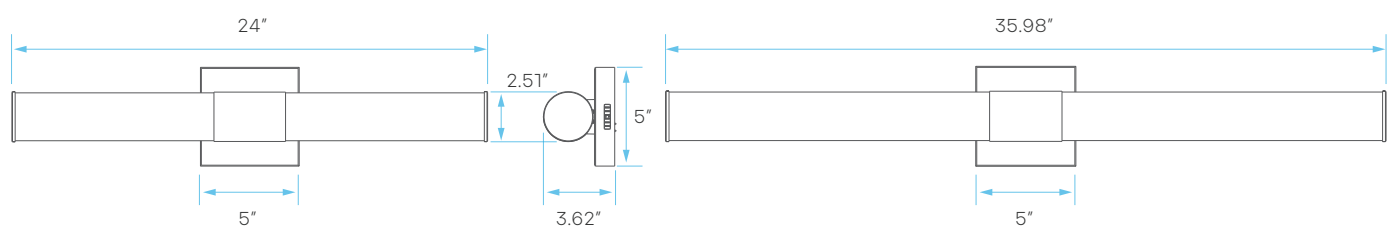

24" ROUND

36" ROUND