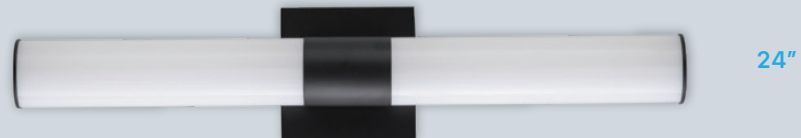

LED WALL MOUNT VANITY LED BAR - CCT SELECTABLE ROUND - BLACK FINISH

ROUND SIDE DETAIL

24"

36"

48"

CRI 90

COLOR SELECTABLE
2700K 3000K 3500K 4000K 5000K

DIMMABLE

DAMP LOCATION RATED

5 YEAR WARRANTY

24" ROUND

36" ROUND

ELECTRICAL

	MODEL	DESCRIPTION	POWER	INPUT VOLTS	EFFICACY	LIFETIME	COST/YR
ROUND	LR32171	LEDVNBR24/5CCT/BK/RD	24	120V	70	50,000	\$ 2.89
	LR32173	LEDVNBR36/5CCT/BK/RD	30	120V	73	50,000	\$ 3.61
	LR32175	LEDVNBR48/5CCT/BK/RD	38	120V	78	50,000	\$ 4.57

PHOTOMETRIC

MODEL	DESCRIPTION	COLOR (CCT)	TEMP	LUMEN	FLOOD	CRI	ETL
LR32171	LEDVNBR24/5CCT/BK/RD	2700K/3000K/3500K4000K/5000K	CCT SELECT	1700	150°	90	YES
LR32173	LEDVNBR36/5CCT/BK/RD	2700K/3000K/3500K4000K/5000K	CCT SELECT	2200	150°	90	YES
LR32175	LEDVNBR48/5CCT/BK/RD	2700K/3000K/3500K4000K/5000K	CCT SELECT	3000	150°	90	YES