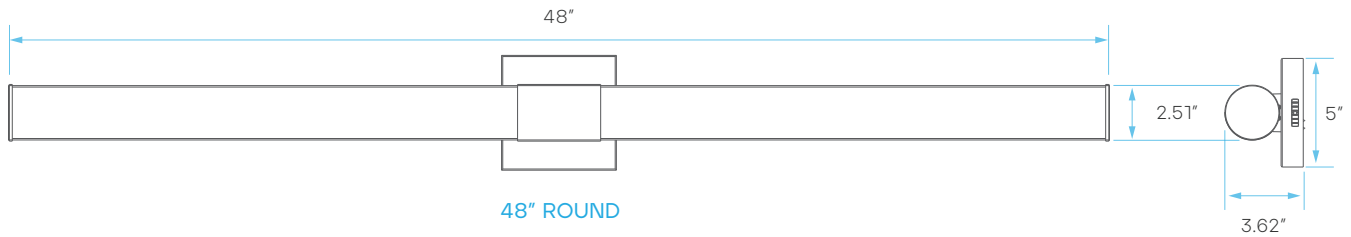

LED WALL MOUNT VANITY LED BAR - CCT SELECTABLE ROUND - BLACK FINISH

ROUND SIDE DETAIL

24"

36"

48"

CRI 90

COLOR SELECTABLE
2700K 3000K 3500K 4000K 5000K

DIMMABLE

DAMP LOCATION RATED

5 YEAR WARRANTY

24" ROUND

36" ROUND

ELECTRICAL

	MODEL	DESCRIPTION	POWER	INPUT VOLTS	EFFICACY	LIFETIME	COST/YR
ROUND	LR32171	LEDVNBR24/5CCT/BK/RD	24	120V	70	50,000	\$ 2.89
	LR32173	LEDVNBR36/5CCT/BK/RD	30	120V	73	50,000	\$ 3.61
	LR32175	LEDVNBR48/5CCT/BK/RD	38	120V	78	50,000	\$ 4.57

PHOTOMETRIC

MODEL	DESCRIPTION	COLOR (CCT)	TEMP	LUMEN	FLOOD	CRI	ETL
LR32171	LEDVNBR24/5CCT/BK/RD	2700K/3000K/3500K4000K/5000K	CCT SELECT	1700	150°	90	YES
LR32173	LEDVNBR36/5CCT/BK/RD	2700K/3000K/3500K4000K/5000K	CCT SELECT	2200	150°	90	YES
LR32175	LEDVNBR48/5CCT/BK/RD	2700K/3000K/3500K4000K/5000K	CCT SELECT	3000	150°	90	YES